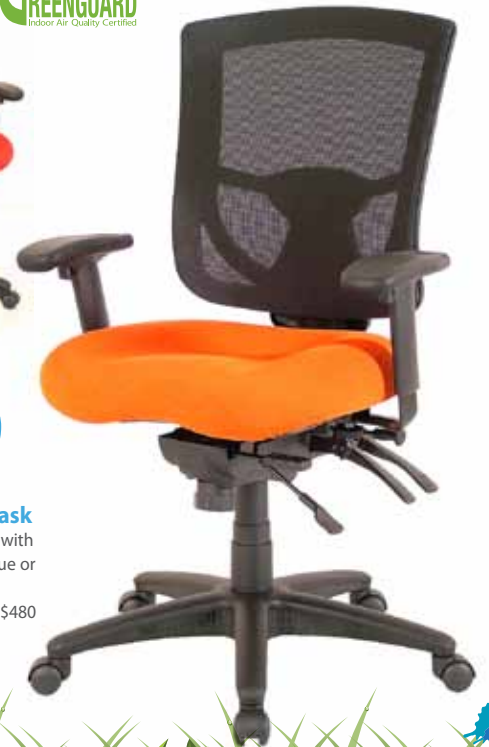

# Spring OFFICE FURNITURE SALE

**SALE**  
**\$289**

**CoolMesh Pro  
Multi-Function High Back**

Stocked in Black Mesh with  
Orange, Green, Red, Blue or Black  
Fabric Seat.

Model No. 8014S • List \$540

**SALE**  
**\$259**

**CoolMesh Pro  
Multi-Function Task**

Stocked in Black Mesh with  
Orange, Green, Red, Blue or  
Black Fabric Seat.

Model No. 8054S • List \$480