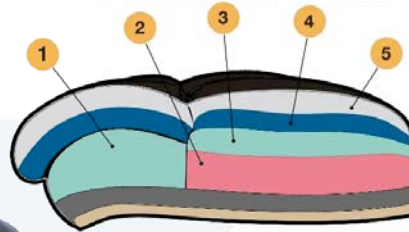

ENDORSED BY

Model Number: LA49554
La-Z-Boy 1000 Series
Big & Tall Executive Chair

ComfortCore® Plus
With MEMORY FOAM

- 1 Soft support at the front of cushion
- 2 Firmer support at back of cushion
- 3 Additional layer for overall comfort
- 4 Memory foam layer for support
- 5 Polyfiber-fill comfort top layer

Features & Benefits

- Premium ComfortCore® Plus with Memory Foam seat construction.
- Upholstered in Black Commercial Grade Bonded Leather.
- Knee Tilt Seat Plate with 4 locking positions.
- Durable Aluminum Arms and Base.
- Meets or exceeds BIFMA Big & Tall standards. Supports up to 400 lbs.
- Manufacturer's limited ten-year warranty.
- Item Size: 28"W*30-3/4"D*45-3/4"~48-3/4"H